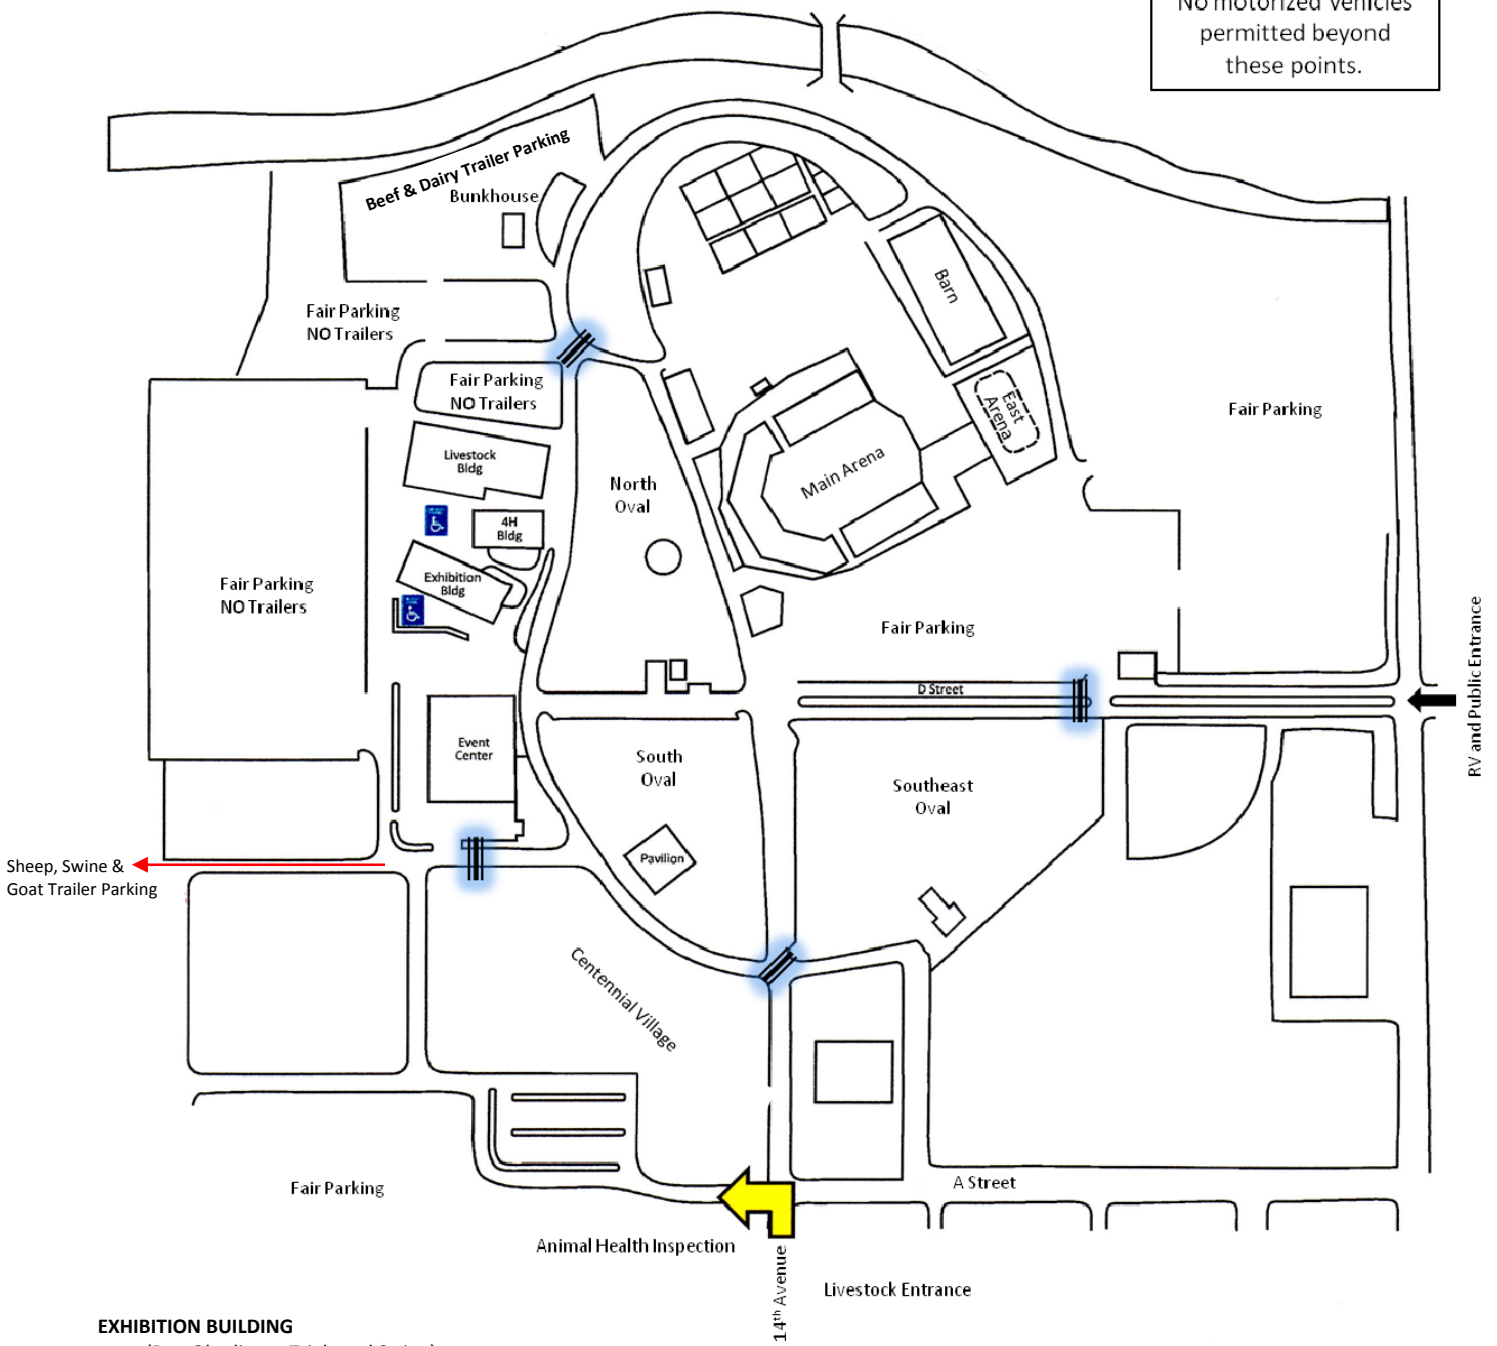

# Weld County Fairgrounds Map Island Grove Regional Park

  
Indicates Road Barrier:  
No motorized vehicles  
permitted beyond  
these points.

### EXHIBITION BUILDING

(Dog Obedience Trials and Swine)

### 4-H BUILDING

(4-H Leaders Food Booth, 4-H Youth Rock Café, 4-H General & Natural Resources Exhibits, 4-H Family Consumer Science Exhibits, & 4-H Cloverbud Exhibits, County Exhibits )

### NORTH OVAL LAWN

(Livestock Show Ring)